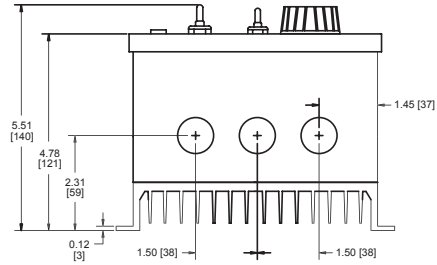

DIMENSIONAL DRAWINGS

All dimensions in inches [millimeters]

WIRING

OPTIONS & VARIATIONS

PWL440-10-JOG: Adds a jog switch to the front cover

QR CODES

PWL440-10
YouTube

PWL440-10
Webpage