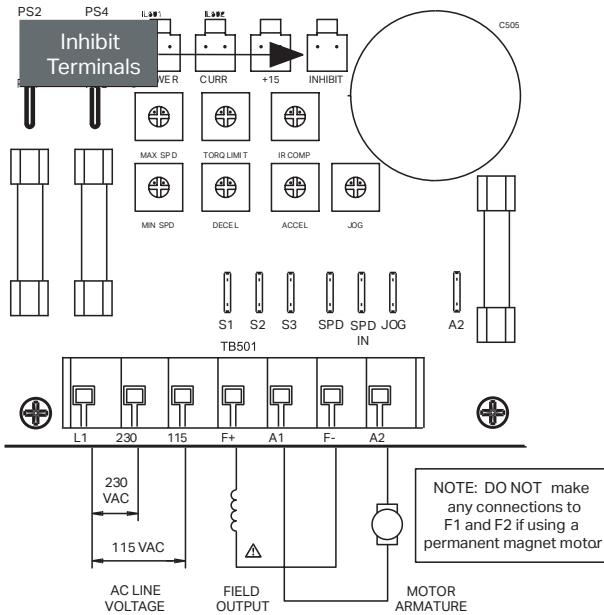

DIMENSIONAL DRAWINGS

All dimensions in inches [millimeters]

WIRING

OPTIONS & VARIATIONS

PWL440-10-JOG: Adds a jog switch to the front cover

QR CODES

PWL440-10
YouTube

PWL440-10
Webpage