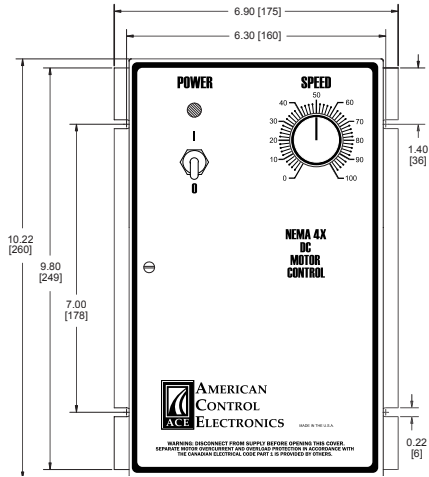

DIMENSIONAL DRAWINGS

All dimensions in inches [millimeters]

WIRING

OPTIONS & VARIATIONS

PWL440-10-JOG: Adds a jog switch to the front cover

QR CODES

PWL440-10
YouTube

PWL440-10
Webpage